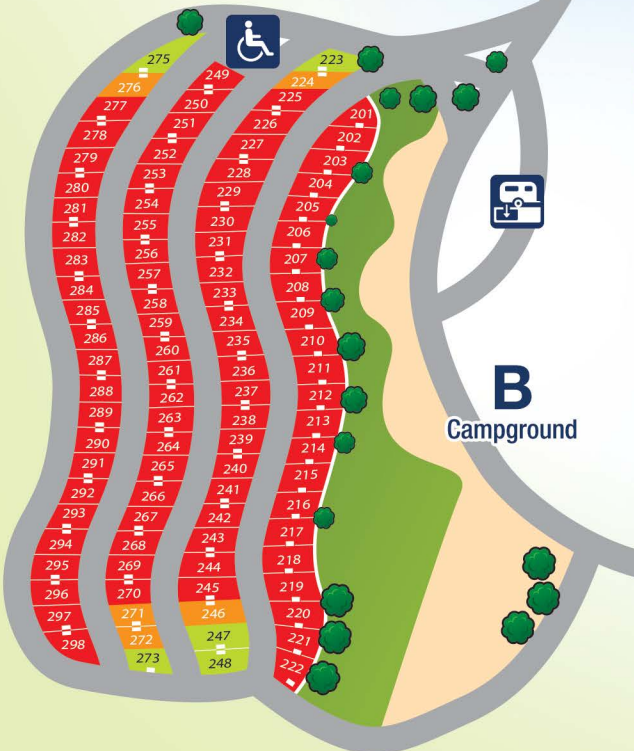

### Remote Controlled Aircraft

- Remote controlled aircraft, including drones of any type, are not permitted.

# LAKE SKINNER Recreation Area

37701 Warren Rd  
Winchester, CA 92596  
(951) 926-1541

SITE #

- Hookup Location
- Full Hookups
- Water & Electric Hookups
- Water Only
- Host Sites
- Non-Reservable Sites
- 28 Day Stay\*