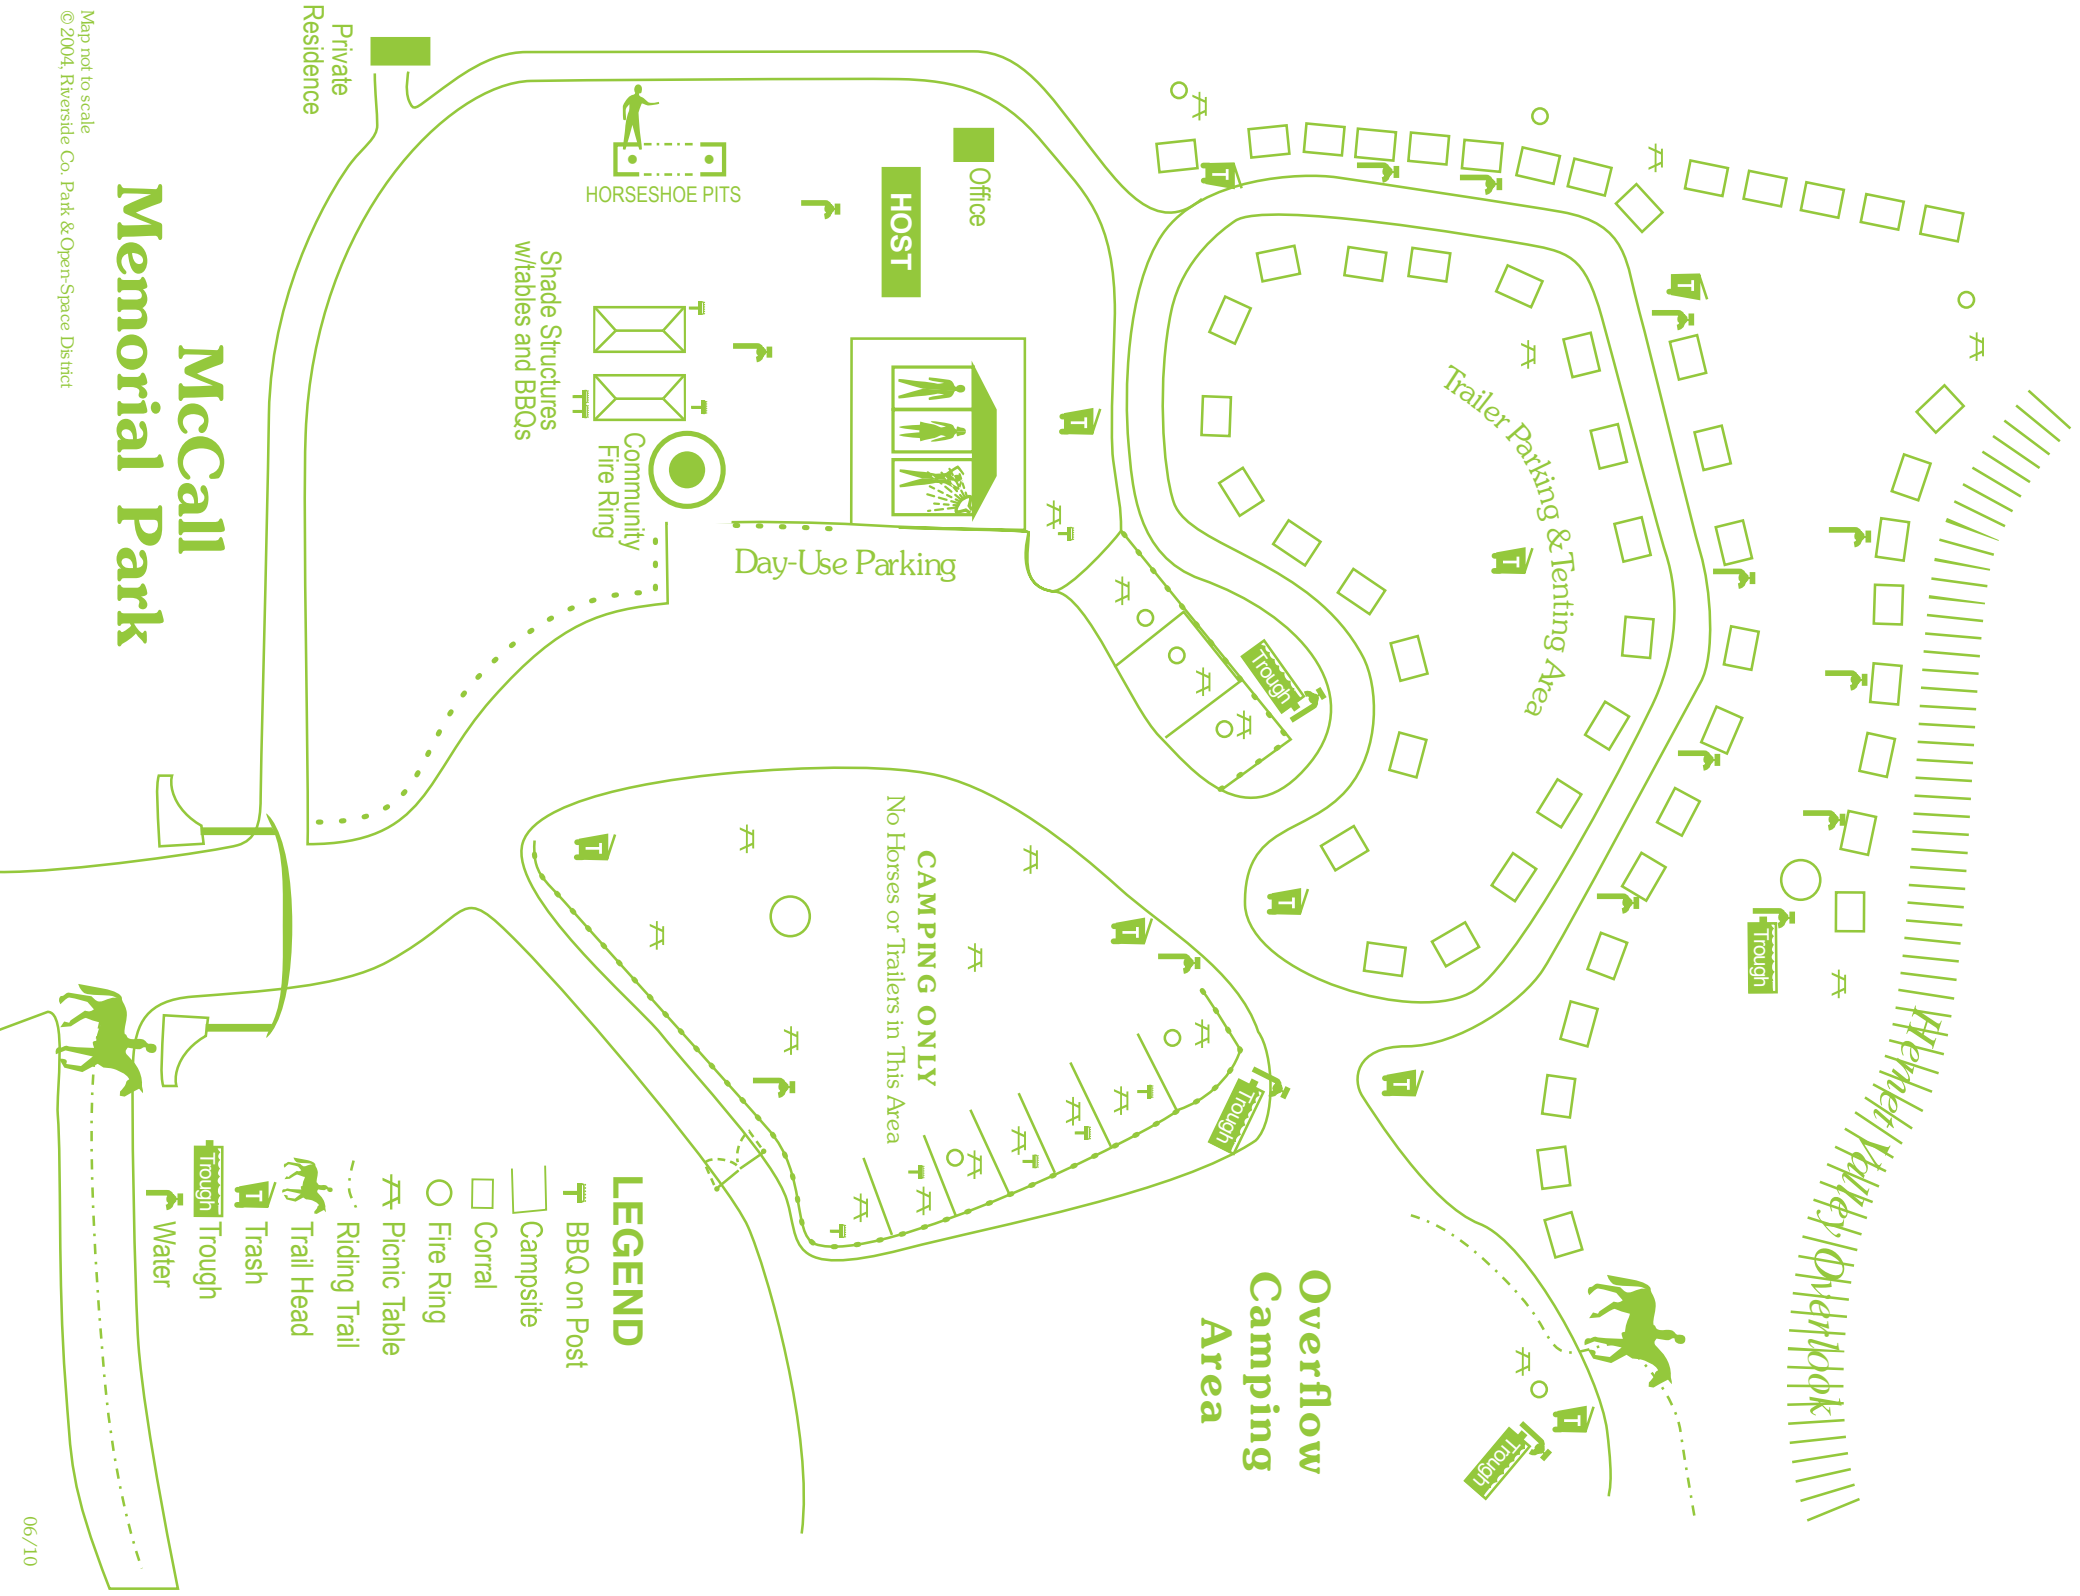

No more than six occupants and two vehicles per site.
Maximum stay rule: 14 days within a 28-day period.
Do not leave your site unattended more than 24 hours.

Driving

Abide by posted speed limits!

Fireworks and Firearms

Thank you for helping us keep the park safe, and clean.

Welcome to McCall Memorial Park

**28500 McCall Park Road
Mountain Center, CA 92561
(951) 659-2311**

Park Calendar

Open all year around.

Park Hours

Day Use Sunrise to sunset
Campground

Self Registration
Check-In 2 p.m.
Check-Out 1 p.m.
Quiet Hours 10 p.m. - 6 a.m.

For reservations, call
Monday - Thursday, 8 a.m. - 5 p.m.
1-800-234-PARK (7275)

Online reservation can be
made 24-hours a day, 7 days a week
www.rivcoparks.org

**Riverside County Regional Park
And Open-Space District**

McCall Memorial Park

Map not to scale
 © 2004, Riverside Co. Park & Open-Space District

- LEGEND**
- BBQ on Post
 - Campsite
 - Corral
 - Fire Ring
 - Picnic Table
 - Riding Trail
 - Trail Head
 - Trash
 - Trough
 - Water