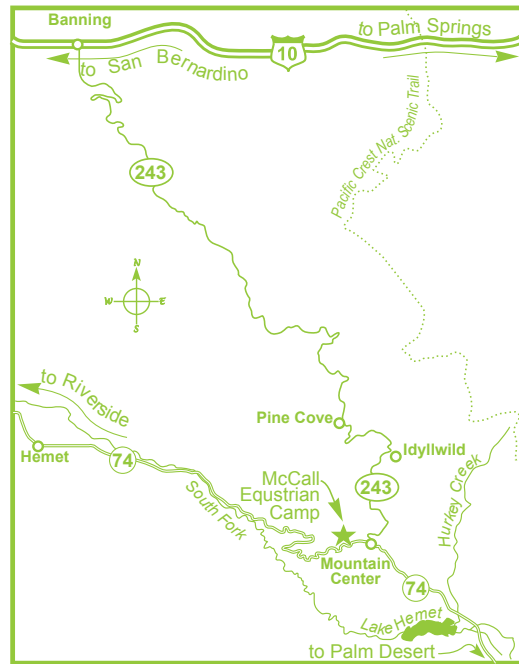

Regional Map

Riverside County takes pleasure in managing McCall's contribution to equestrian adventure in the Santa Rosa mountains.

Finding McCall Memorial Park

The park is located 1 mile west of Mountain Center, off Highway 74.
Call 1-800-234-PARK (7275) for directions.

**Riverside County Regional Park
And Open-Space District**

McCall Memorial Park

Map not to scale
 © 2004, Riverside Co. Park & Open-Space District

- LEGEND**
- BBQ on Post
 - Campsite
 - Corral
 - Fire Ring
 - Picnic Table
 - Riding Trail
 - Trail Head
 - Trash
 - Trough
 - Water