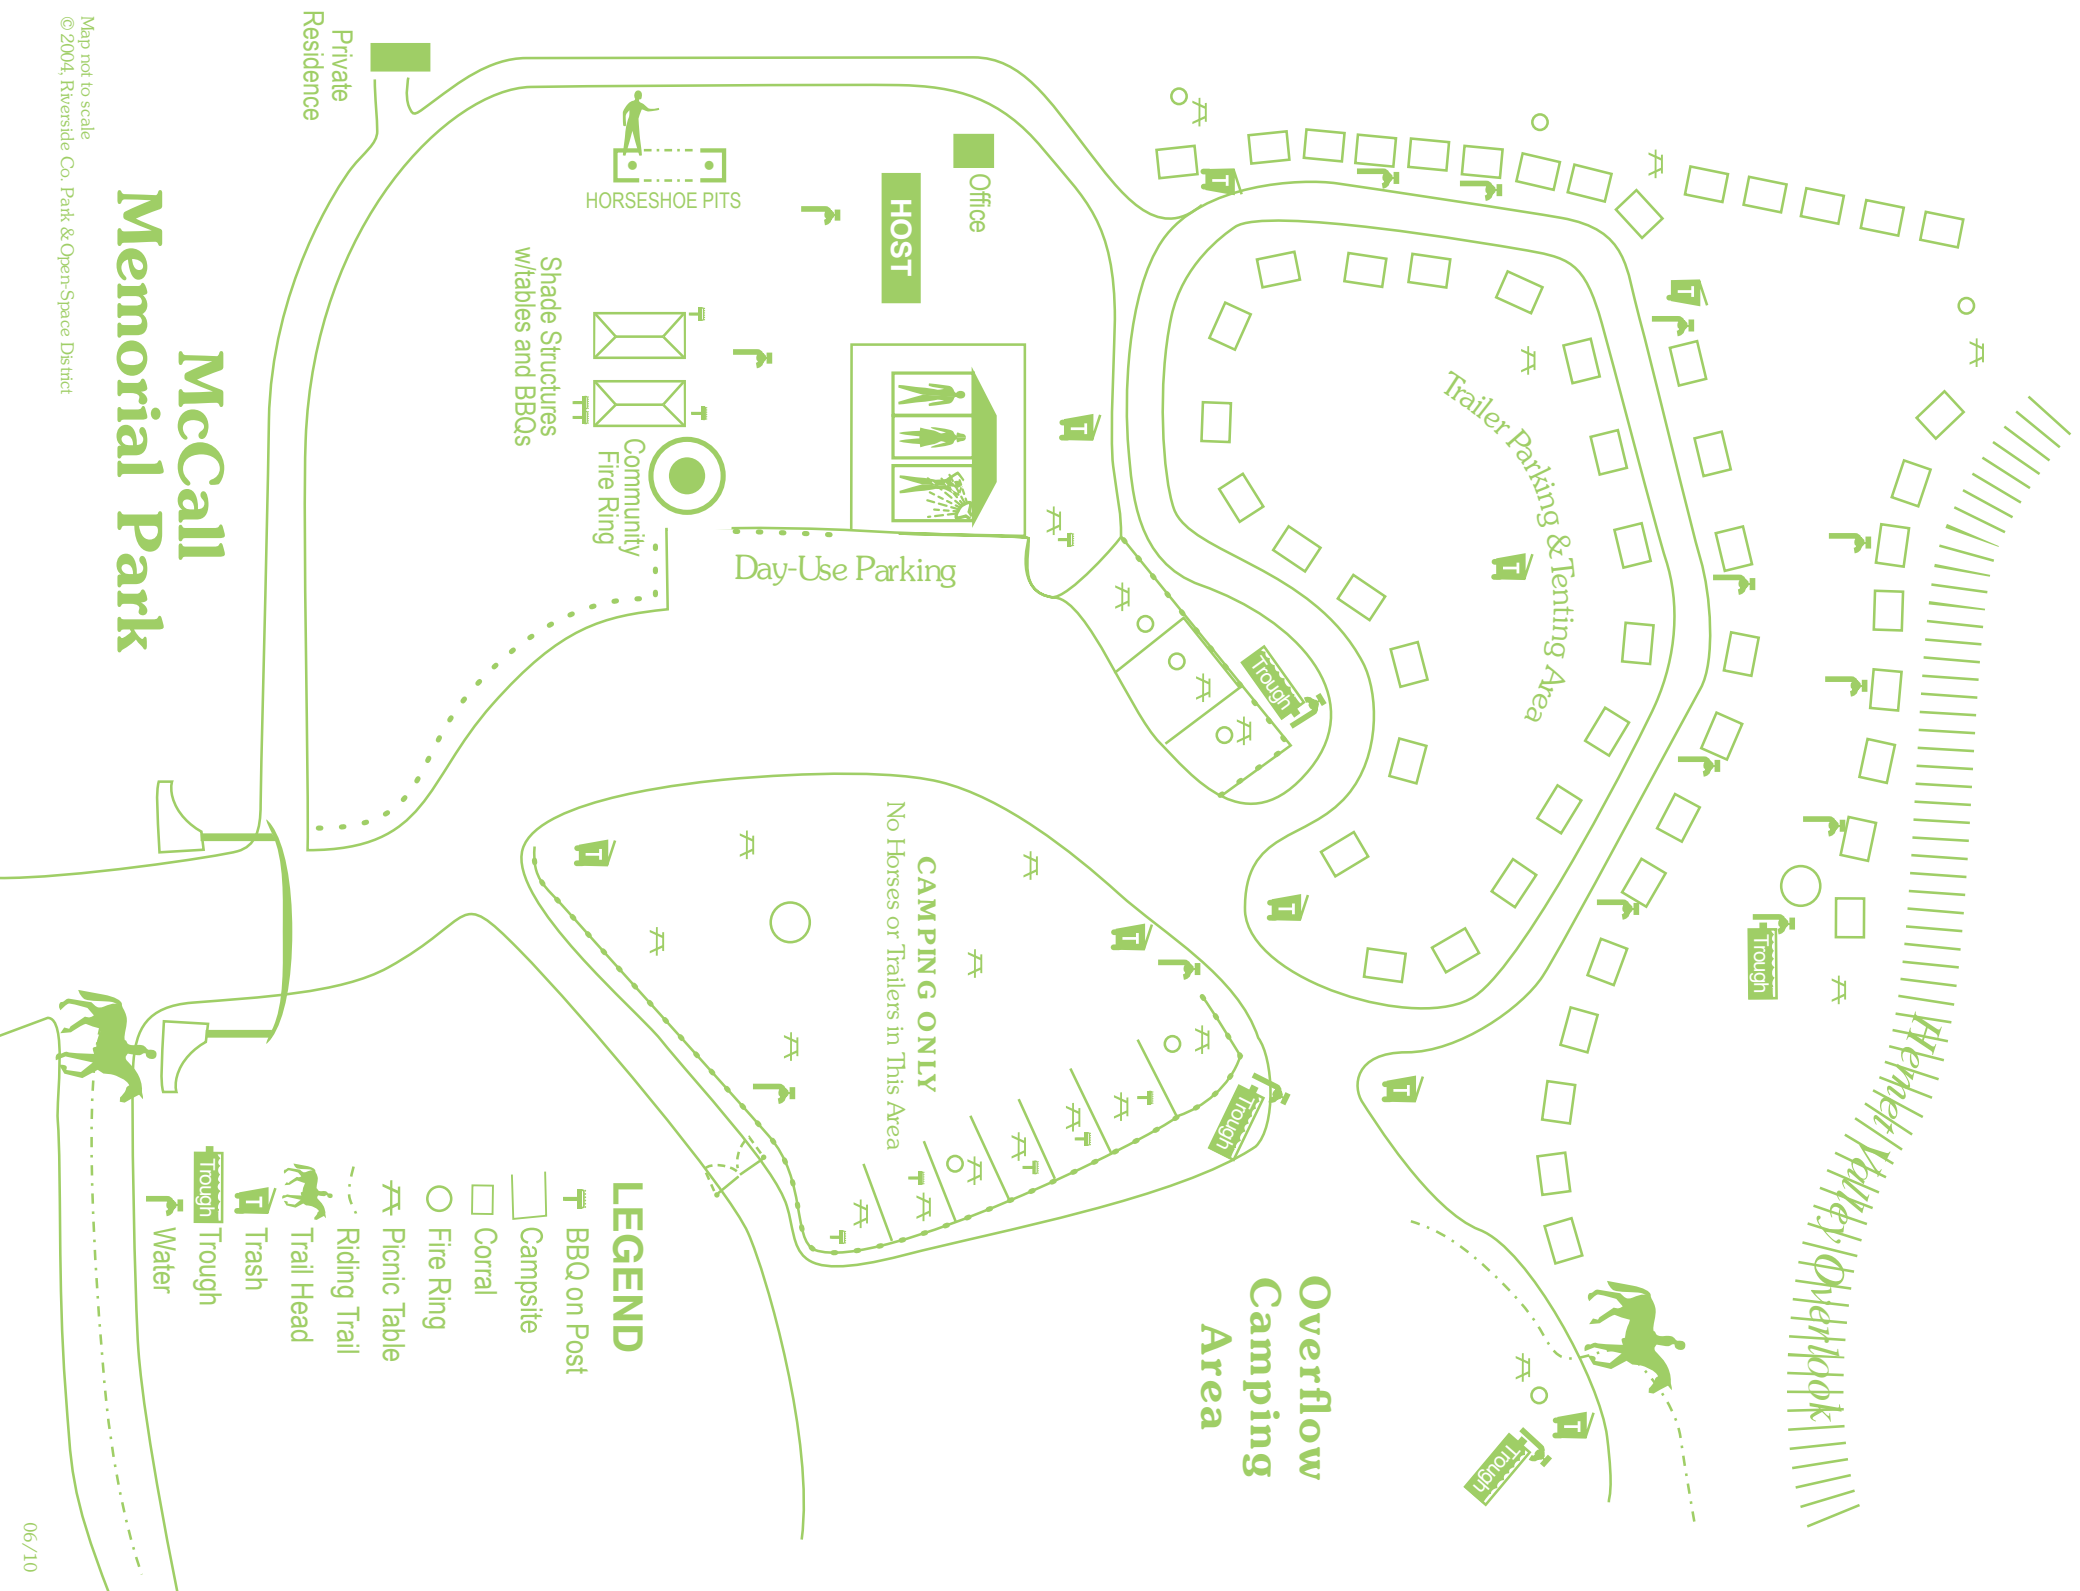

McCall Memorial Park

Map not to scale
© 2004, Riverside Co. Park & Open-Space District

1. **LEGEND**
2. BBQ on Post
   - Campsite
   - Corral
   - Fire Ring
   - Picnic Table
   - Riding Trail
   - Trail Head
   - Trash
   - Water