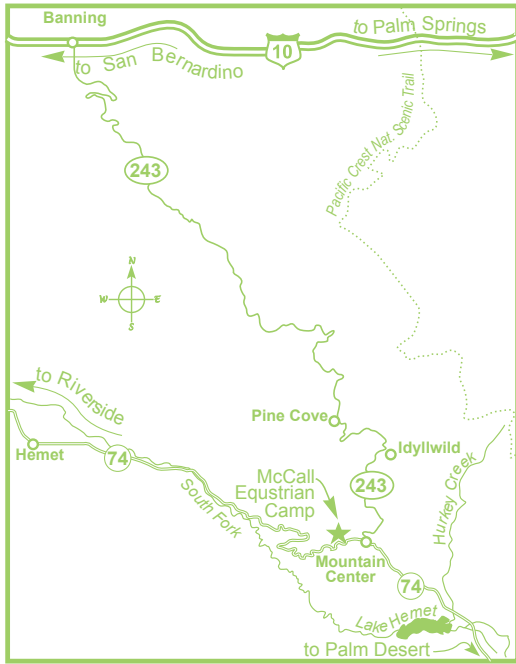

# Regional Map

Riverside County takes pleasure in managing McCall's contribution to equestrian adventure in the Santa Rosa mountains.

# Finding McCall Memorial Park

The park is located 1 mile west of Mountain Center, off Highway 74. Call 1-800-234-PARK (7275) for directions.