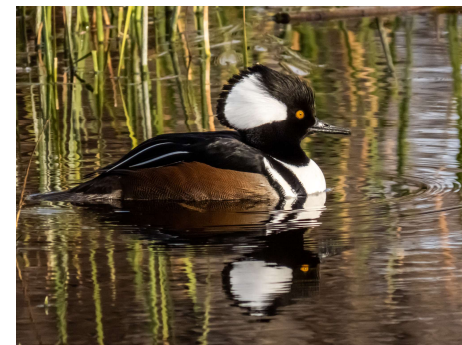

Blackbirds		
__Western Meadowlark	u	Y
__Hooded Oriole	u	MS
__Bullock's Oriole	u	MS
__Red-winged Blackbird	c	Y
__Brown-headed Cowbird	u	Y
__Brewer's Blackbird	u	Y
__Great-tailed Grackle	u	Y
Wood-Warblers		
__Orange-crowned Warbler	MW	
__Nashville Warbler	u	MW
__MacGillivray's Warbler	u	MSpF
__Common Yellowthroat	c	Y
__Yellow Warbler	c	MS
__Yellow-rumped Warbler	c	MWSpF
__Black-throated Gray Warbler	u	MSpF
__Townsend's Warbler	u	MWSpF
__Hermit Warbler	u	MSpF
__Wilson's Warbler	u	MSpF
Cardinals and Grosbeaks		
__Western Tanager	u	MSpSuF
__Black-headed Grosbeak	u	MSpSuF
__Blue Grosbeak	u	MSpSuF
__Lazuli Bunting	u	MSpSuF

HISTORIC SIGHTINGS: Ross's Goose, Ring-necked Pheasant, Western Grebe, Spotted Dove, Virginia Rail, American Avocet, Long-billed Dowitcher, Lesser Yellowlegs, Herring Gull, Glaucous-winged Gull, Least Bittern, Golden Eagle, Long-eared Owl, Hairy Woodpecker, Loggerhead Shrike, Wrentit, Rock Wren, Canyon Wren, Varied Thrush, Swainson's Thrush, Pine Siskin, Harris's Sparrow, Swamp Sparrow, Green-tailed Towhee, Yellow-headed Blackbird, Tricolored Blackbird, Northern Waterthrush, Virginia's Warbler, Northern Parula, Blackburnian Warbler, Summer Tanager, Northern Cardinal

Log your sightings on:

Thank you, Kathryn McGiffen, for your expertise and knowledge of the birds which helped us to complete this list.

6/2021

Bird List

Rancho Jurupa Regional Park

4800 Crestmore Road

Jurupa Valley, CA 92509

@rivcoparkshq rivcoparks rivcoparks

www.RivCoParks.org
1-800-234-7275 (PARKS)