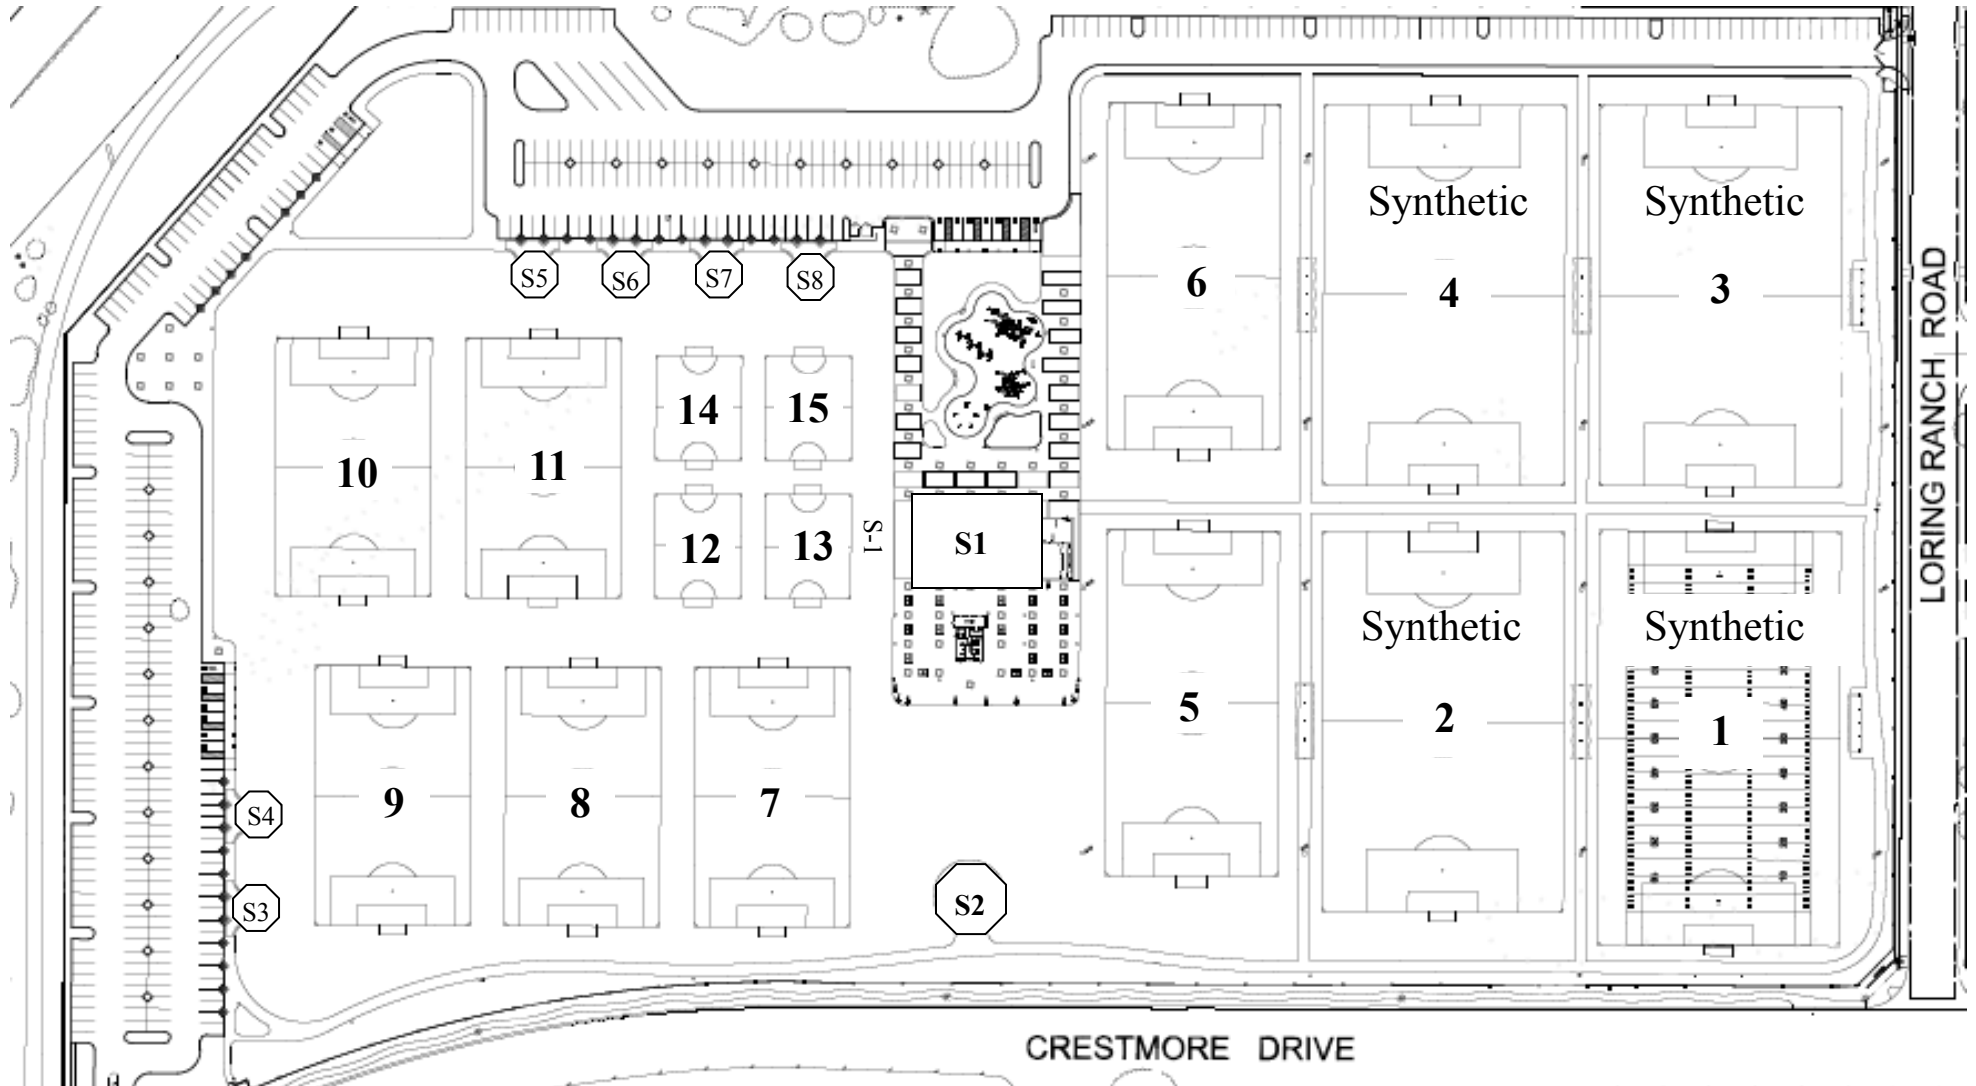

# Rancho Jurupa Regional Sports Park Field Map and Associated Fees

Shelters	Accommodates	Price	Fields	Lights (Add \$20 Hr)	Size	Group 2 Per Hour	Group 3 Per Hour	Group 4 Per Hour	Group 5 Per Hour
S 1	250 People	\$ 150	1,2,3,4	Yes	70x110yd	\$40	\$50	\$60	\$75
S 2	40 People	\$ 100	5,6	Yes	50x100yd	\$35	\$40	\$45	\$55
S 3 - 7	8 People	\$ 50	7,8,9,10,11	No	45x 75yd	\$25	\$30	\$35	\$40
			12,13,14,15	No	25x 30yd	\$20	\$25	\$25	\$30